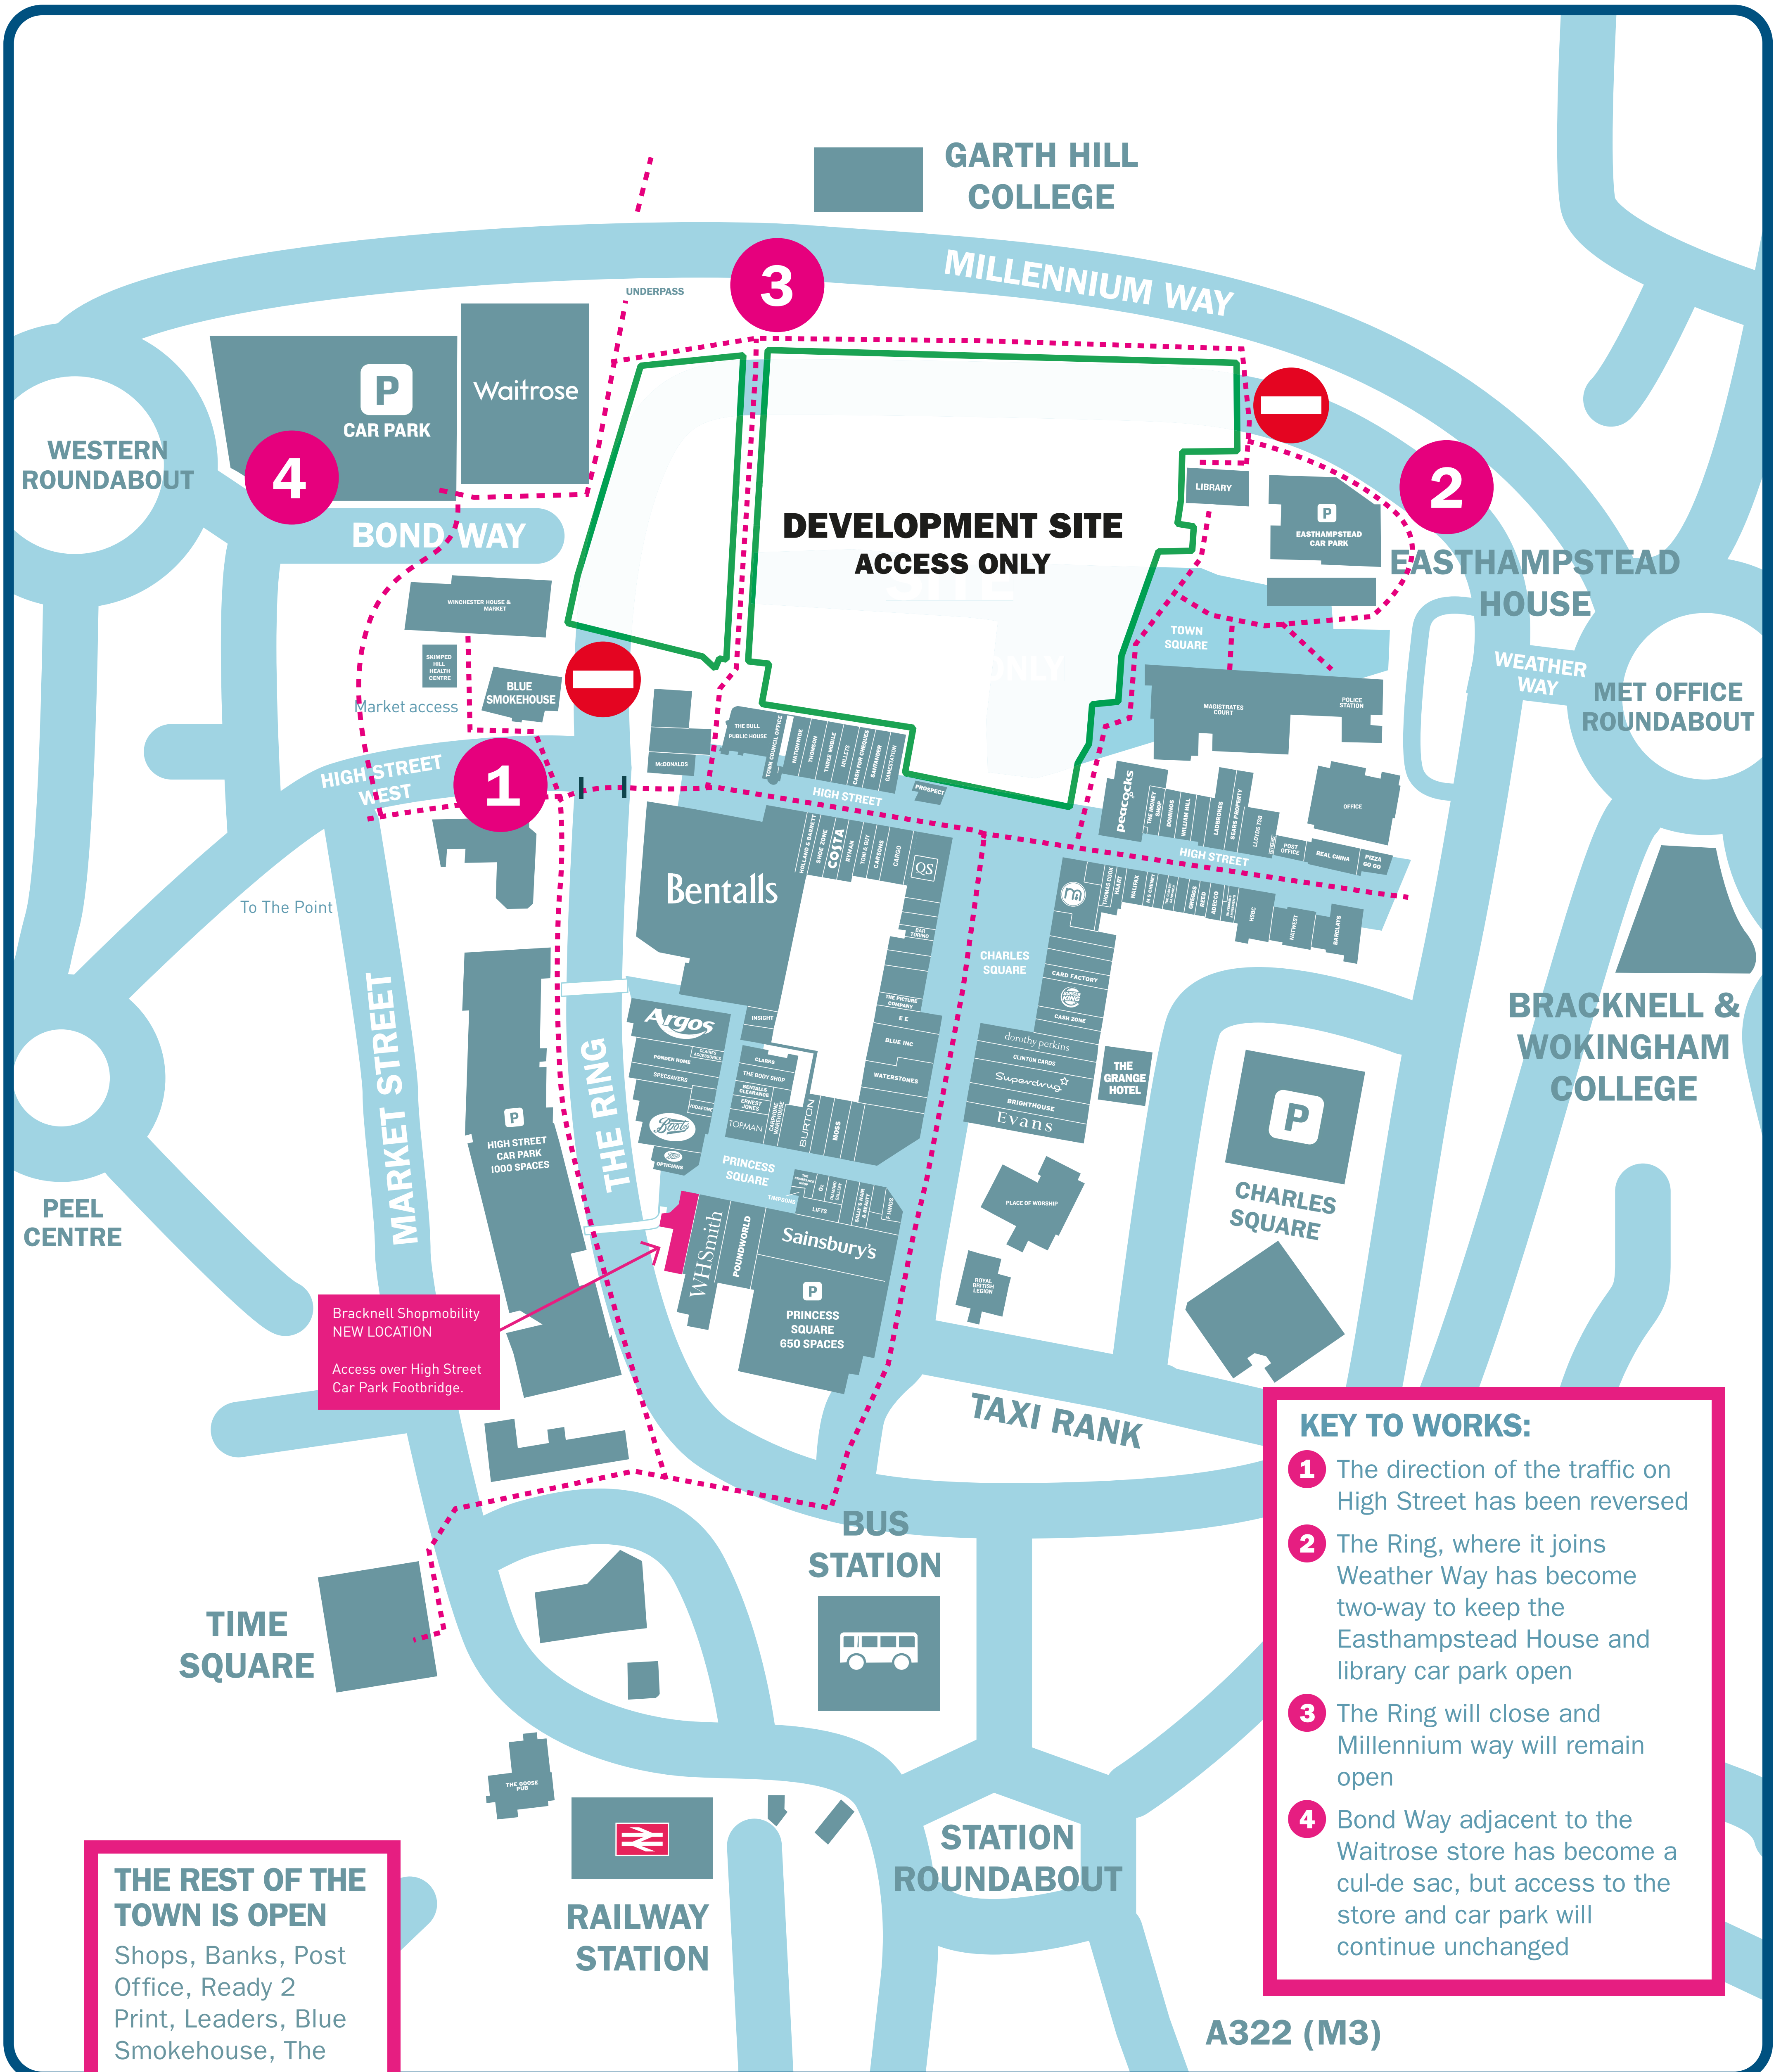

# BRACKNELL TOWN CENTRE OPEN AS USUAL DURING ROAD LAYOUT CHANGES

Bracknell Shopmobility  
NEW LOCATION  
Access over High Street  
Car Park Footbridge.

- KEY TO WORKS:**
- 1** The direction of the traffic on High Street has been reversed
  - 2** The Ring, where it joins Weather Way has become two-way to keep the Easthampstead House and library car park open
  - 3** The Ring will close and Millennium way will remain open
  - 4** Bond Way adjacent to the Waitrose store has become a cul-de-sac, but access to the store and car park will continue unchanged

**THE REST OF THE TOWN IS OPEN**  
Shops, Banks, Post Office, Ready 2 Print, Leaders, Blue Smokehouse, The Grange Hotel and Library will all be open as usual for you to visit.

**KEY:**

- ..... PEDESTRIAN NAVIGATION OF THE TOWN
- HOARDING LINE FOR DEVELOPMENT